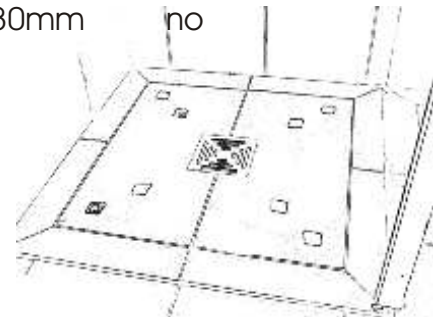

Change of colours with Colour-Change-System integrated in the Light Source