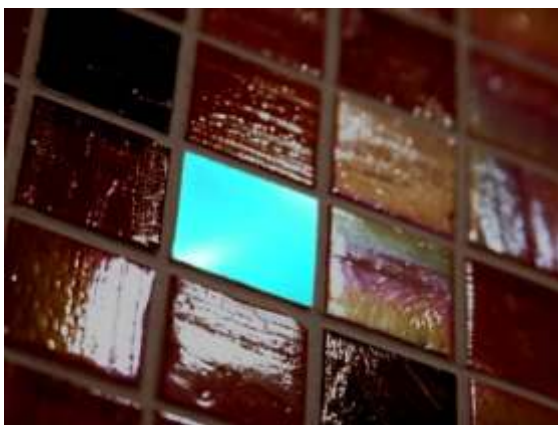

LUXTILE

„Light and Sensation“

Well known from Tv and Radio

Indulge yourself something special and experience your home in a new "Light".

LUXTILE for all living areas..

..Very easy, also for mosaic..

LUXTILE Lichtideen
Westring 56a
D - 37269 Eschwege

Tel.: +49 (0) 5651 952381
Fax: +49 (0) 5651 952384
email: info@luxtile.de
www.luxtile.de