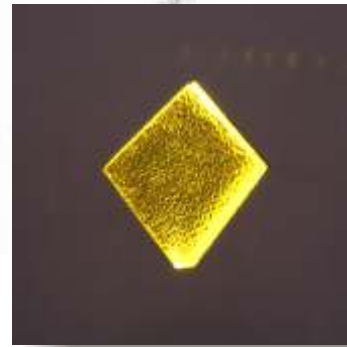

Built-in:

3914 SRO 35

Inlays of 8-10mm Glas frosted, white. Connection: 1 LUXTILE Cable.
If you built in the Inlays by yourself notice the connector.
For the Connector there must be done a notch at the back of the material of about 5mm x 5mm x 50mm.

**Also available with stainless-steel frames
Standard or chrome-plated!**