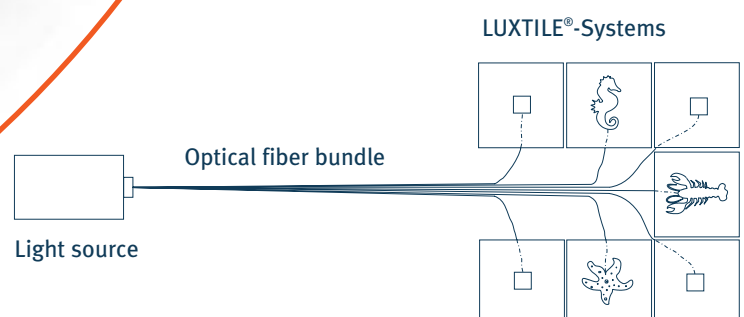

# Our system consists of 3 parts

- All Light sources are ready for use including lamp (3000 h), fan, IR/ UV-filter, thermalfuse, coloring wheel and are CE approved.
- Optical fiber bundles (PMMA) up to 50 metre (standard = 25 metre).
- **LUXTILE®-Elements** – our Lighttiles do not heat up, work without electricity transfer and are absolutely maintenance free. **LUXTILE®-Elements** last as long as the floor or wall covering itself and the lighting cannot be damaged.